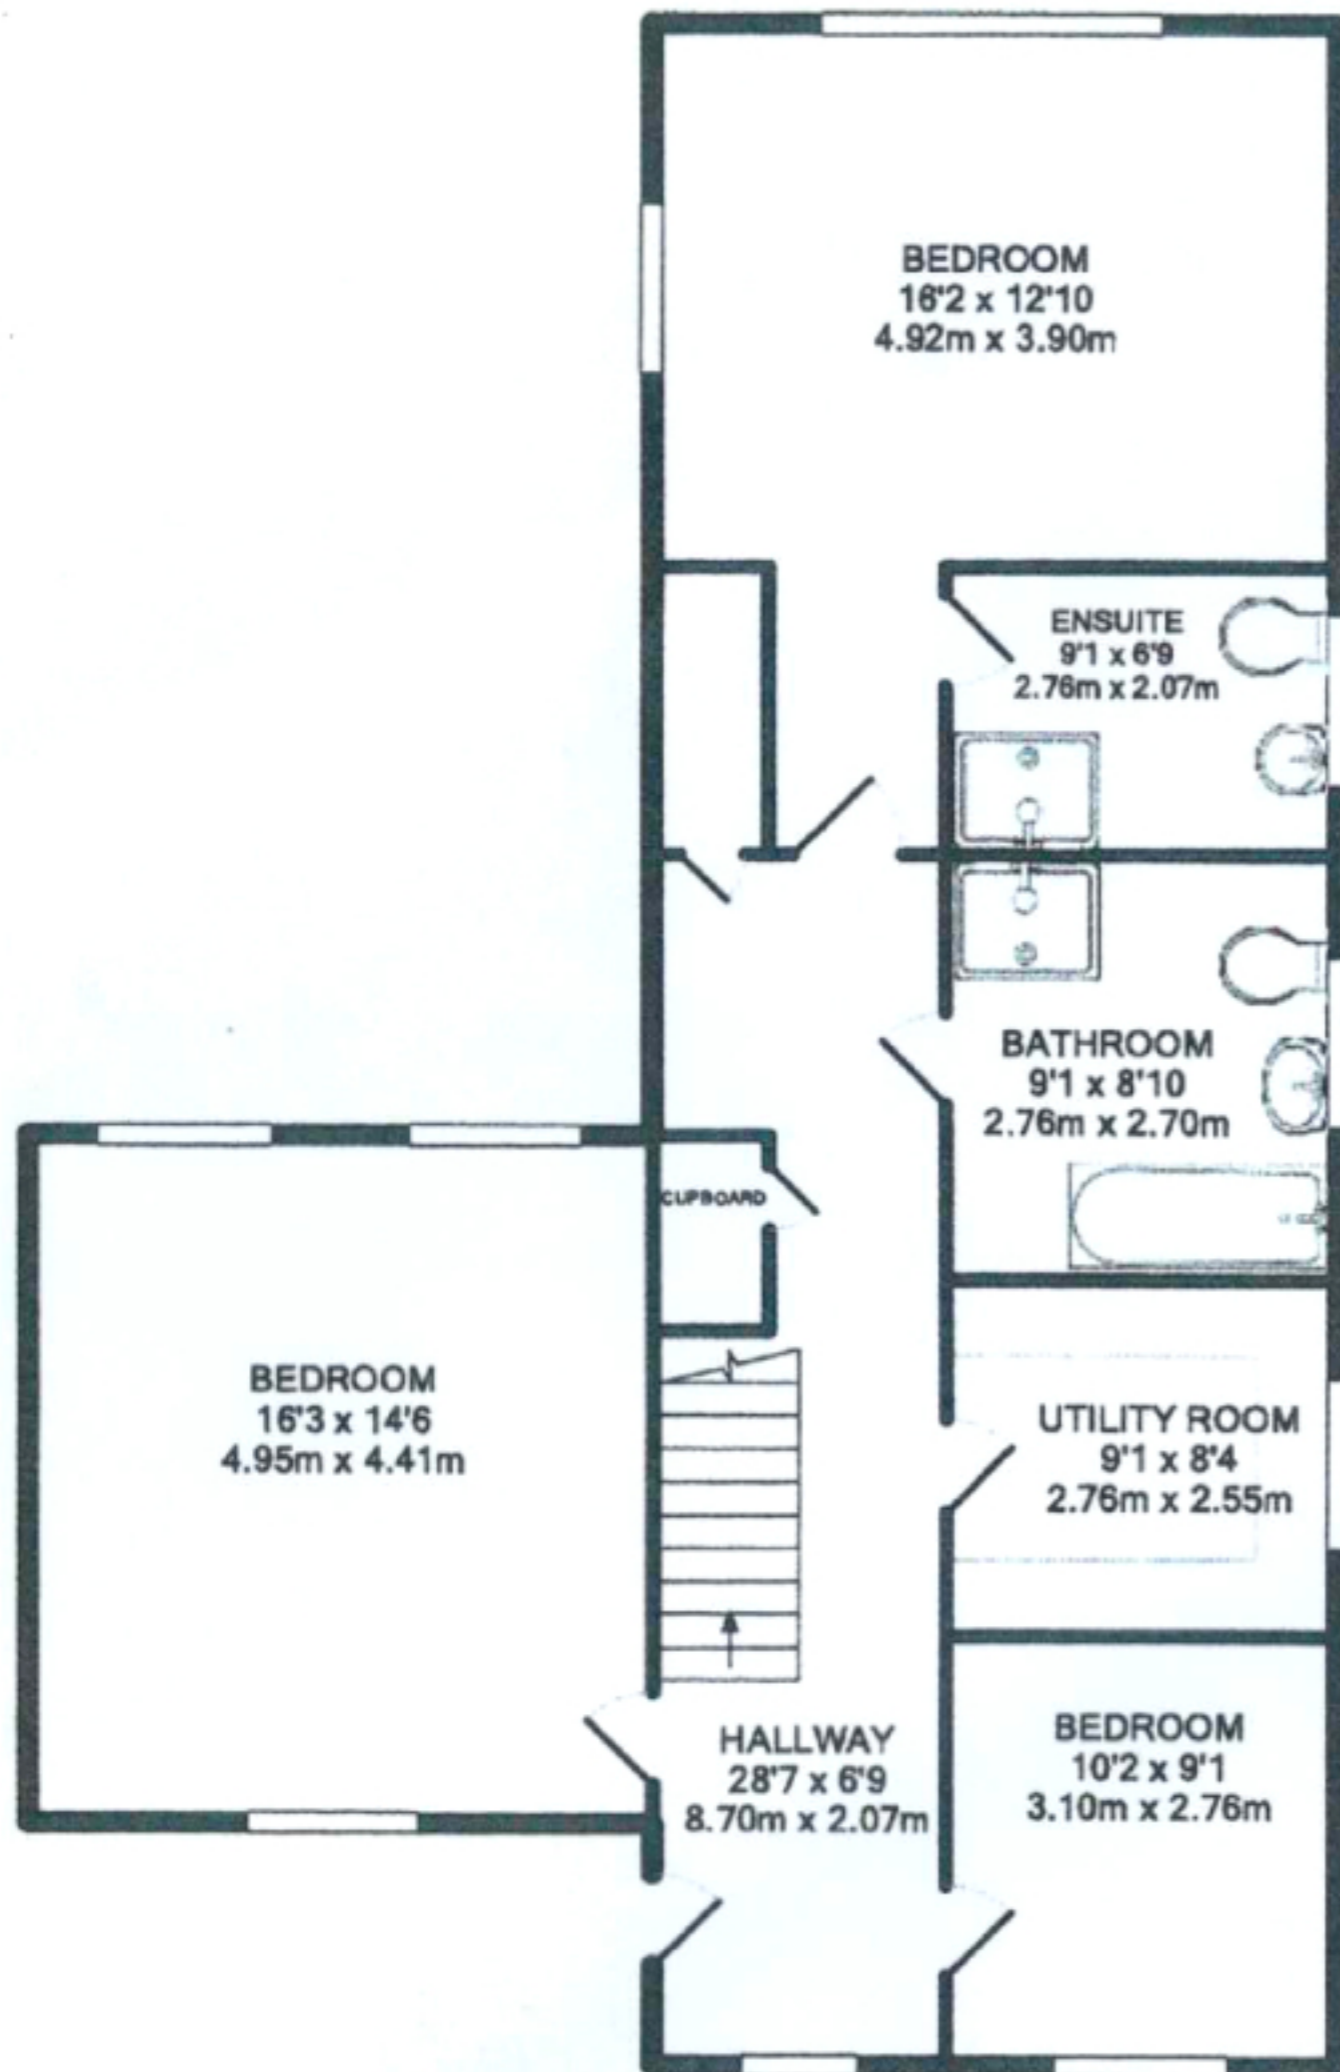

# SMUGGLERS

GROUND FLOOR  
APPROX. FLOOR  
AREA 996 SQ.FT.  
(92.5 SQ.M.)

1ST FLOOR  
APPROX. FLOOR  
AREA 1015 SQ.FT.  
(94.3 SQ.M.)