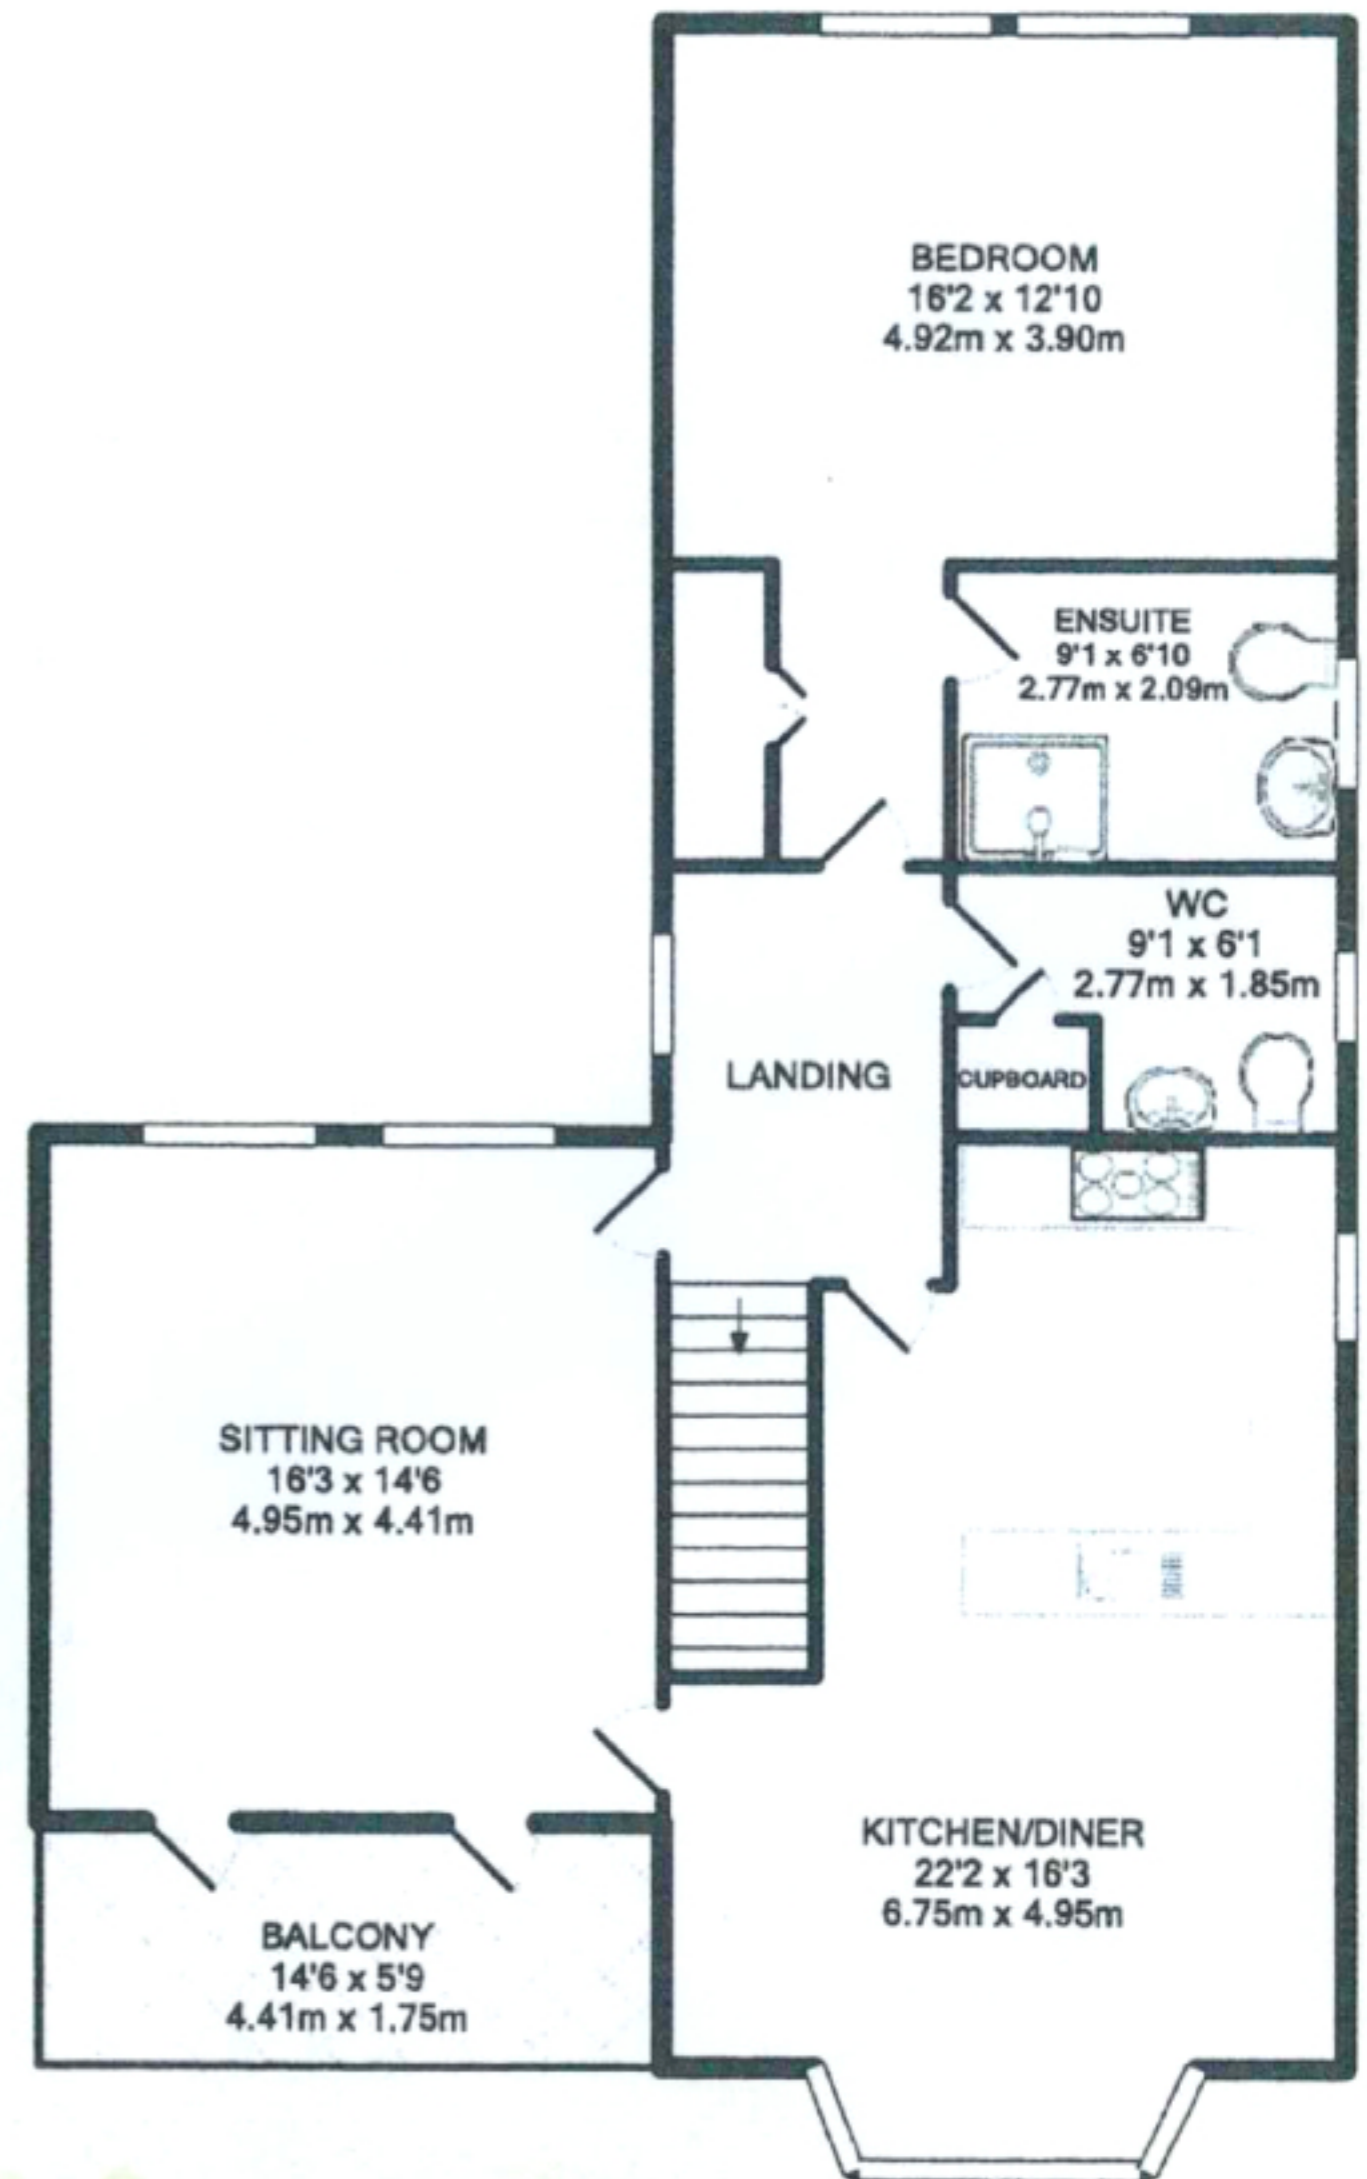

# SMUGGLERS

GROUND FLOOR  
APPROX. FLOOR  
AREA 996 SQ.FT.  
(92.5 SQ.M.)

1ST FLOOR  
APPROX. FLOOR  
AREA 1015 SQ.FT.  
(94.3 SQ.M.)